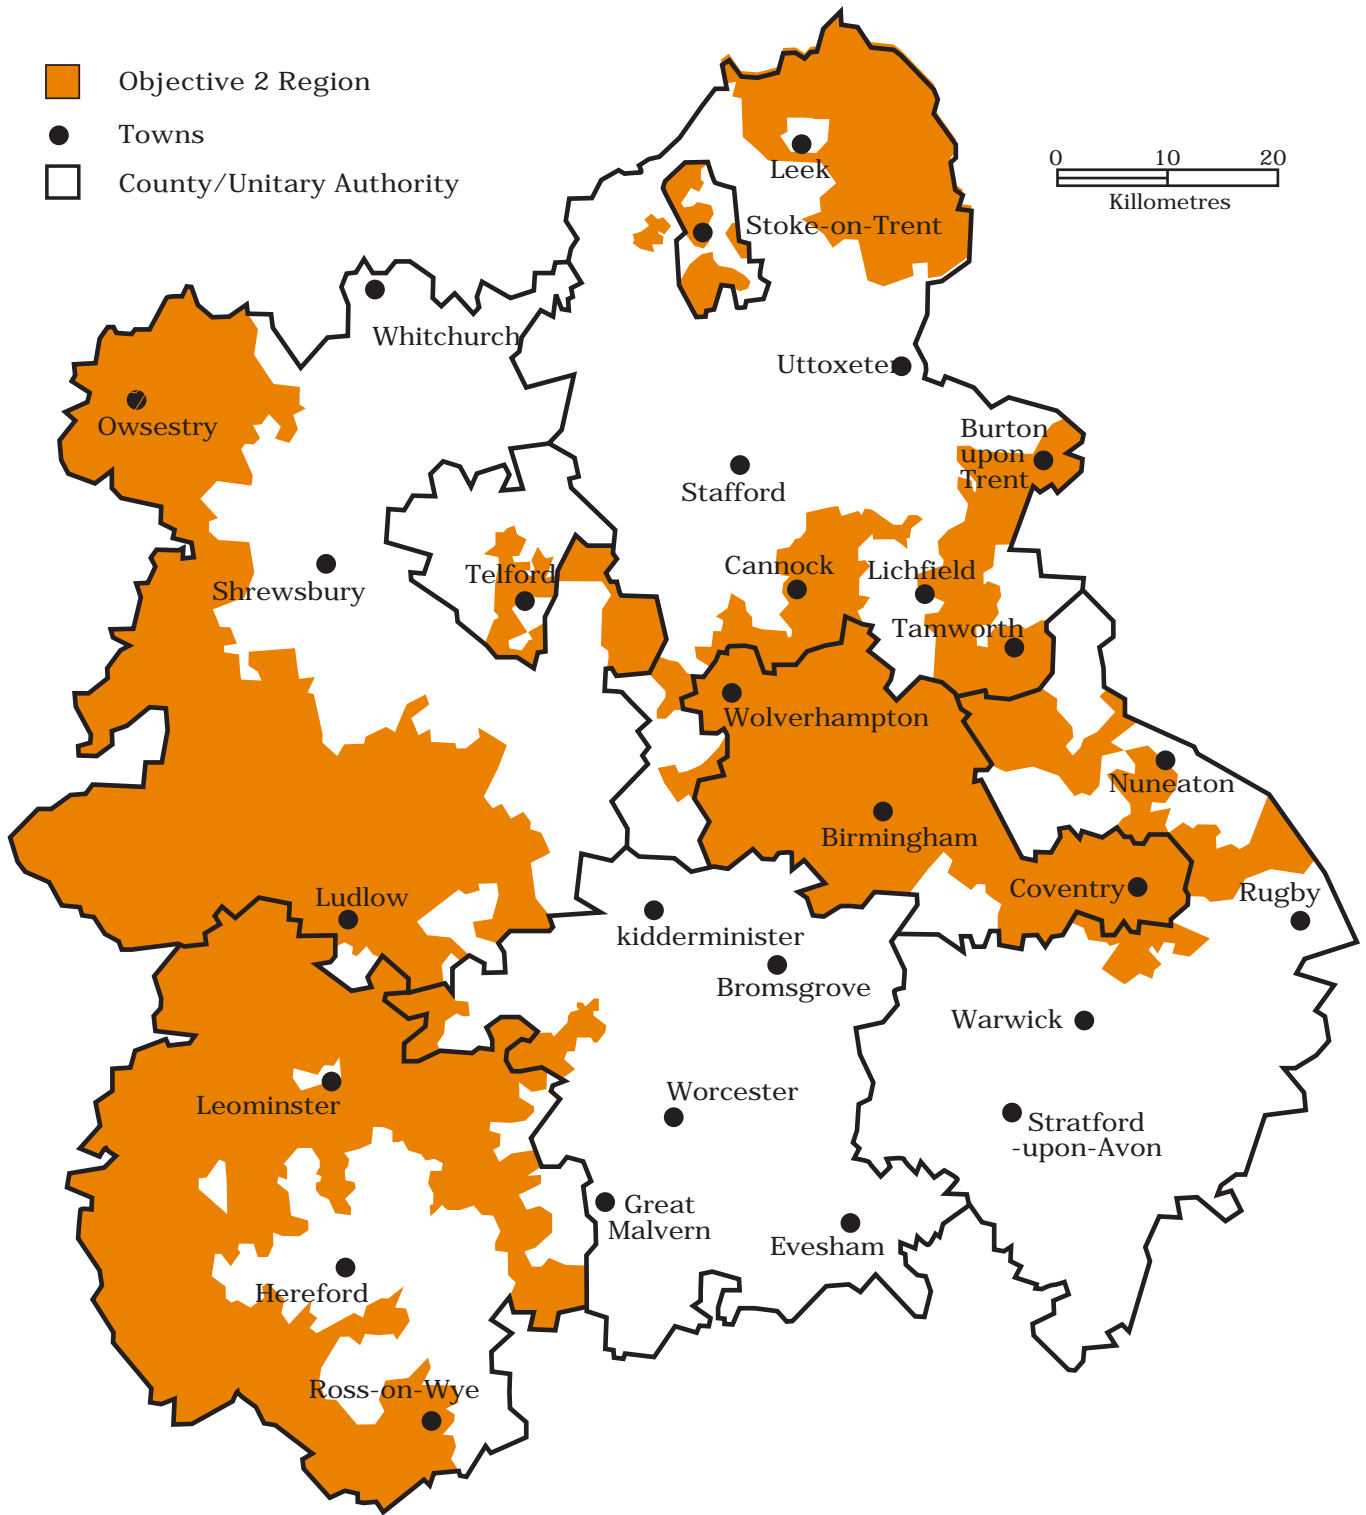

# Objective 2 Region Map

## Objective 2 Eligible Wards

### **BIRMINGHAM**

ACOCK'S GREEN WARD  
ASTON WARD  
BARTLEY GREEN WARD  
BILLESLEY WARD  
BOURNVILLE WARD  
BRANDWOOD WARD  
EDGBASTON WARD  
ERDINGTON WARD  
FOX HOLLIES WARD  
HANDSWORTH WARD  
HARBORNE WARD  
HODGE HILL WARD  
KING'S NORTON WARD  
KINGSBURY WARD  
KINGSTANDING WARD  
LADYWOOD WARD  
LONGBRIDGE WARD  
MOSELEY WARD  
NECHELLS WARD  
NORTHFIELD WARD  
OSCOTT WARD  
QUINTON WARD  
SANDWELL WARD  
SELLY OAK WARD  
SHARD END WARD  
SHELDON WARD  
SMALL HEATH WARD  
SOHO WARD  
SPARKBROOK WARD  
SPARKHILL WARD  
STOCKLAND GREEN WARD  
WASHWOOD HEATH WARD  
WEOLEY WARD  
YARDLEY WARD  
HALL GREEN WARD  
PERRY PARR WARD  
SUTTON FOUR OAKS WARD  
SUTTON NEW HALL WARD  
SUTTON VESEY WARD

## KEY

**Birmingham & Solihull**

**Coventry & Warwickshire**

**Staffordshire**

**Black Country**

**Herefordshire, Shropshire &  
Worcestershire**